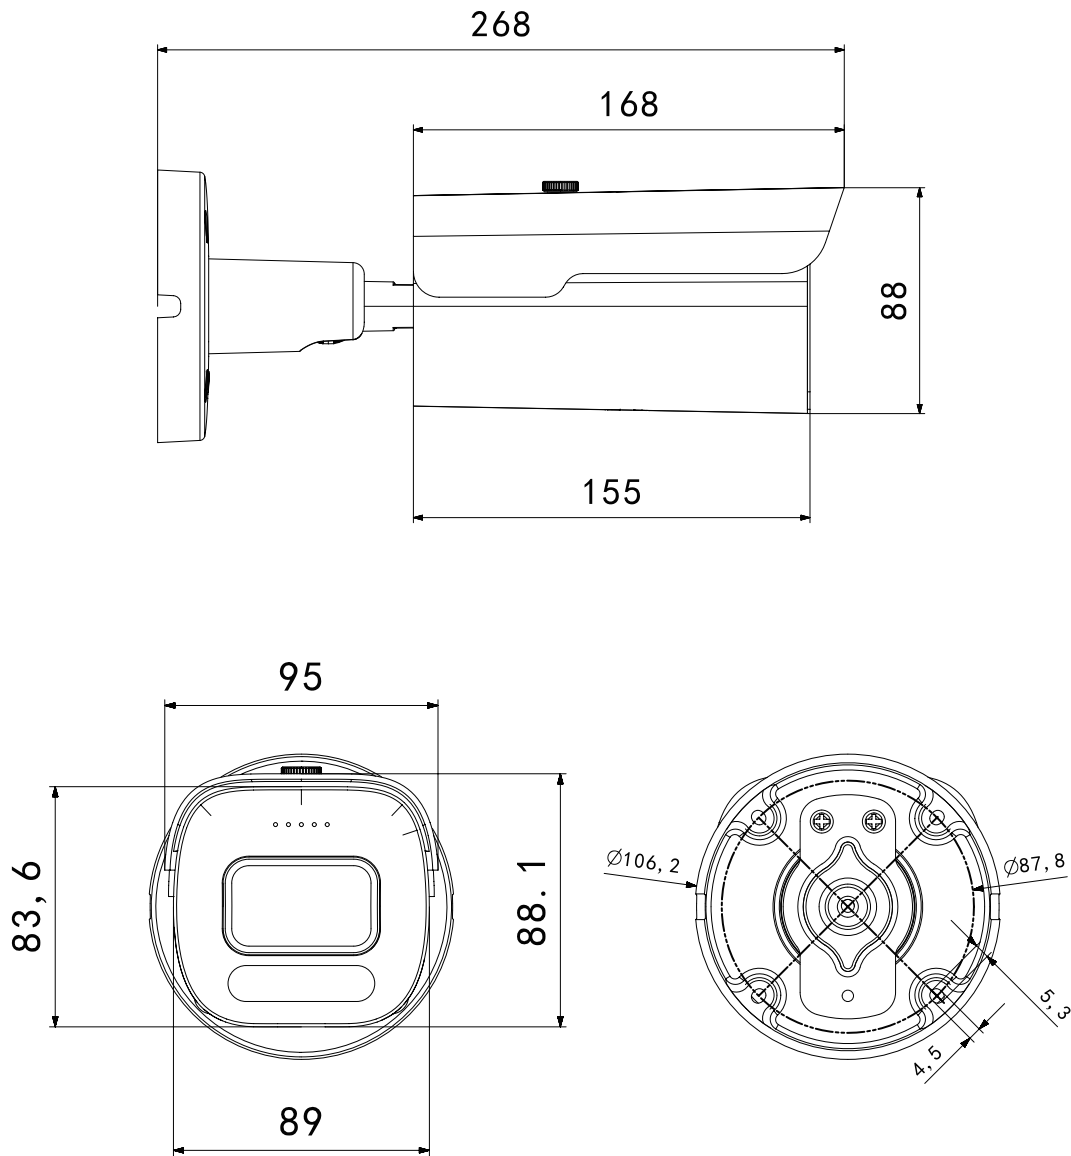

## 5X 5MP AI ISP Full Color IP Camera

**BMMBTL5RC-X5**

- Built-in Mic
- External SD Card Slot
- 2.7-13.5MM F1.6-F3.3 Motorized Varifocal
- Alarm I/O
- **Line Crossing Count**
- **Illegal Parking**(based on vehicle shape and license plates)
- **Heat Map**

IE Brower	Microsoft Edge, IE11, Google Chrome, Firefox, Mac Safari
Smart Phone	iPhone, Android
<b>AI Function</b>	
Intelligent Analysis	Intrusion Detection/Line Crossing Detection/Enter Area Detection/Leave Area Detection/Line Crossing Count(based on human and vehicle detection)/Loitering Detection/People Gathering Detection(based on human detection)/ Motion Detection(supports the detection based on human and vehicle movement)/ Illegal Parking(based on vehicle shape and license plates)/ Heat Map
<b>Camera Features</b>	
Day/Night	Color/ B&W (IR-CUT )
Image Config	Saturation/Brightness/Contrast/Sharpness, Mirror, 3D NR, White Balance, Anti Flicker, Video Tampering, HLC, Scene Change Detection
Full Color	Support
Corridor Pattern	Support
Defog Mode	Support
ROI	Support
BLC	Support
WDR	120dB
Motion Detection	Support(support enable the detection based on human and Vehicle movement)
Privacy Masking	3 Rectangular Zone
Recording Mode	NVR/CMS/Web
Language	Chinese Simplified, Chinese Traditional, English, Korean, Polish, French, Japanese, Spanish, Portuguese, Italian, Hebrew, Ukrainian, Arabic, Vietnamese, Thai, Hungarian, Czech
<b>Interface</b>	
Audio	Default: Built in Mic Option: Audio I/O Option: Built in Mic+Built in Speaker Support Sound Detection
Alarm	Default: Without Option: Alarm I/O
SD Card Slot	Default: External SD card slot (Max 512GB)
RS485	N/A
<b>General</b>	
Housing	Cover:Plastic Main Body:Metal, IP67
Anti-cut Bracket	NO
IR Cut Filter	YES
Operation Temperature	-30℃ ~ +60℃ RH95% Max
Storage Temperature	-30℃ ~ +60℃ RH95% Max
Power Source	DC12V±10%, 860mA
Dimension	268(W) x 95(H) x 88(D)mm
Weight (N.W./G.W.)	Approx. 1200 g / Approx. 1400 g

## Dimensions (mm)